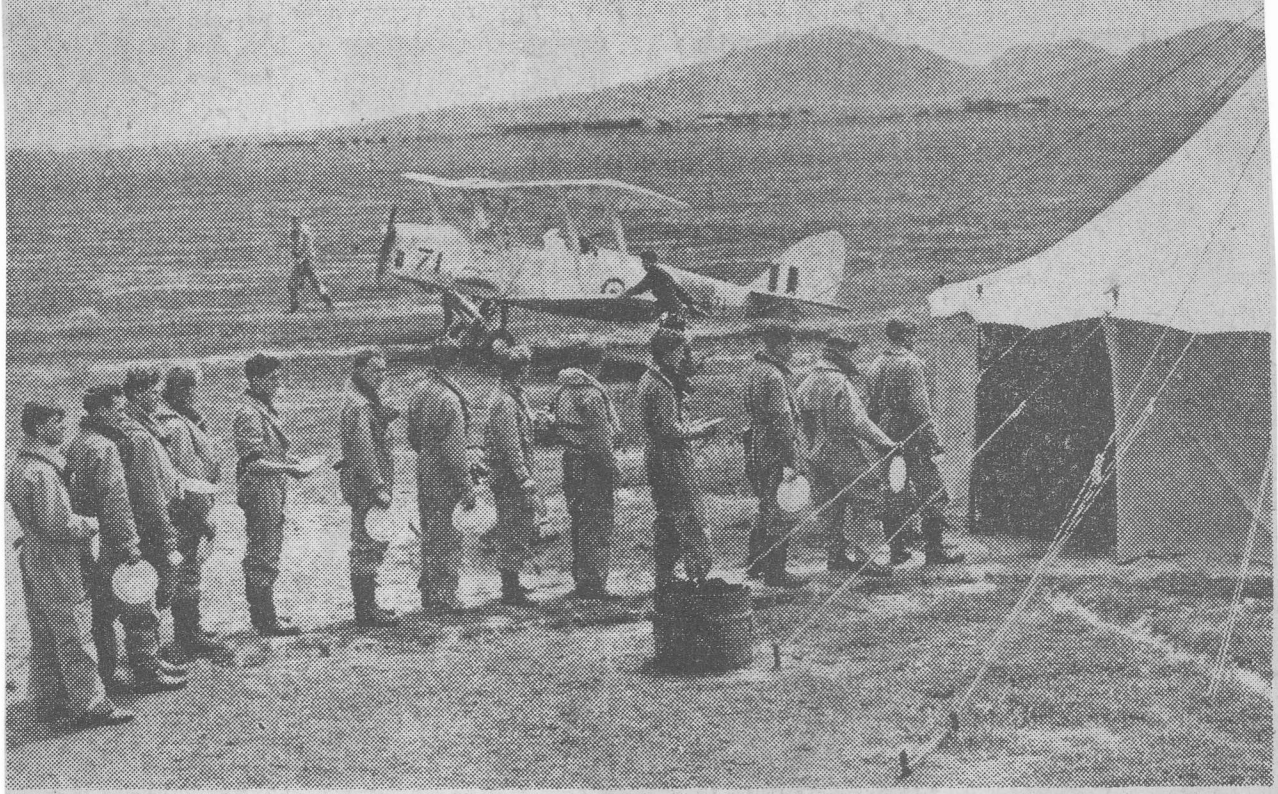

"Satellite 'Drome" in Training Scheme

F.T.S. MOTH FLIGHT trainees are using a satellite landing ground at Little River, to which they fly from Point Cook for exercises under advanced landing ground conditions including "forced-landing" practice. Here, mess parade is in progress. A trainee can be seen in background taxiing up to the vicinity of the mobile cooker.