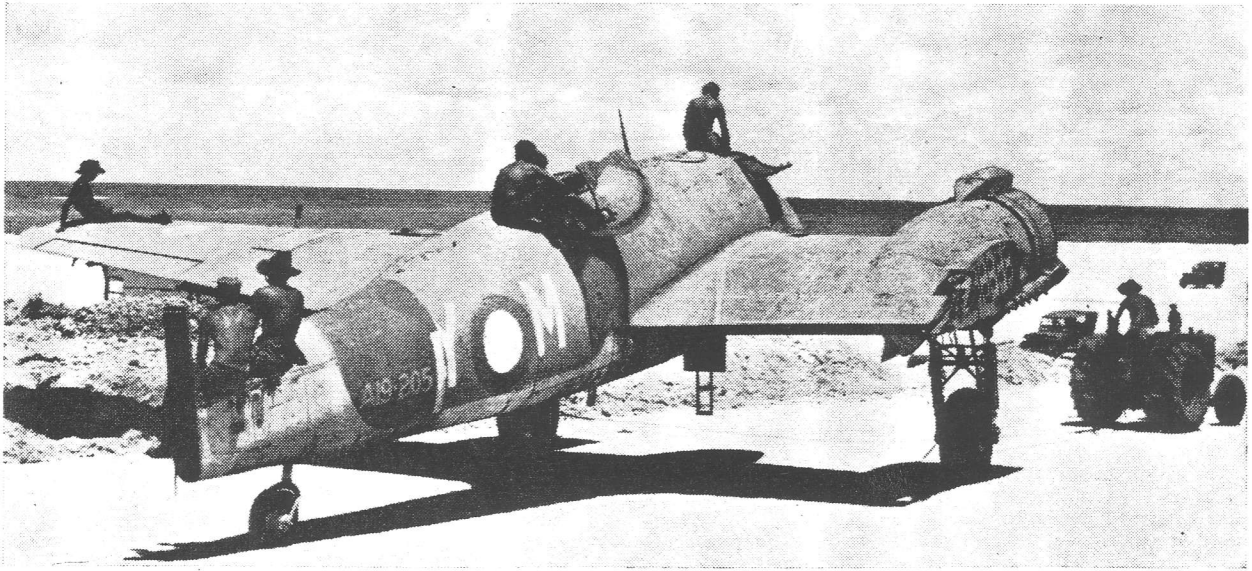

A19-205

A Beaufighter is towed to the repair depot from the airstrip—its starboard wing and the tail are missing.

WINGS 26.12.44

AT RSU ON NOEMFOOR