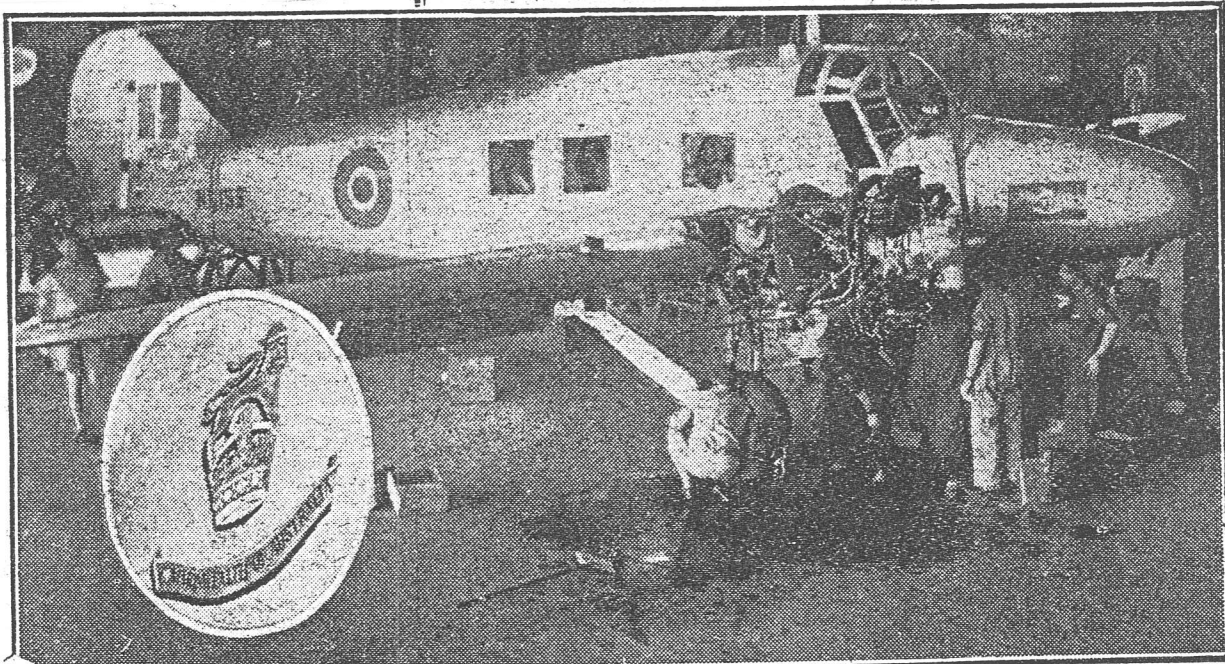

R.A.A.F. PERSONNEL ASSEMBLE DUKE OF GLOUCESTER'S PLANE

TELEGRAPH (SYDNEY) 7.2.45

NEW-TYPE ANSON transport plane to be used by the Duke of Gloucester. It is photographed being assembled by R.A.A.F. personnel at an air station near Sydney yesterday. The plane was taken in sections from the hold of the ship in which the Duke travelled to Australia. It is to be used in covering short distances with four to six pas-